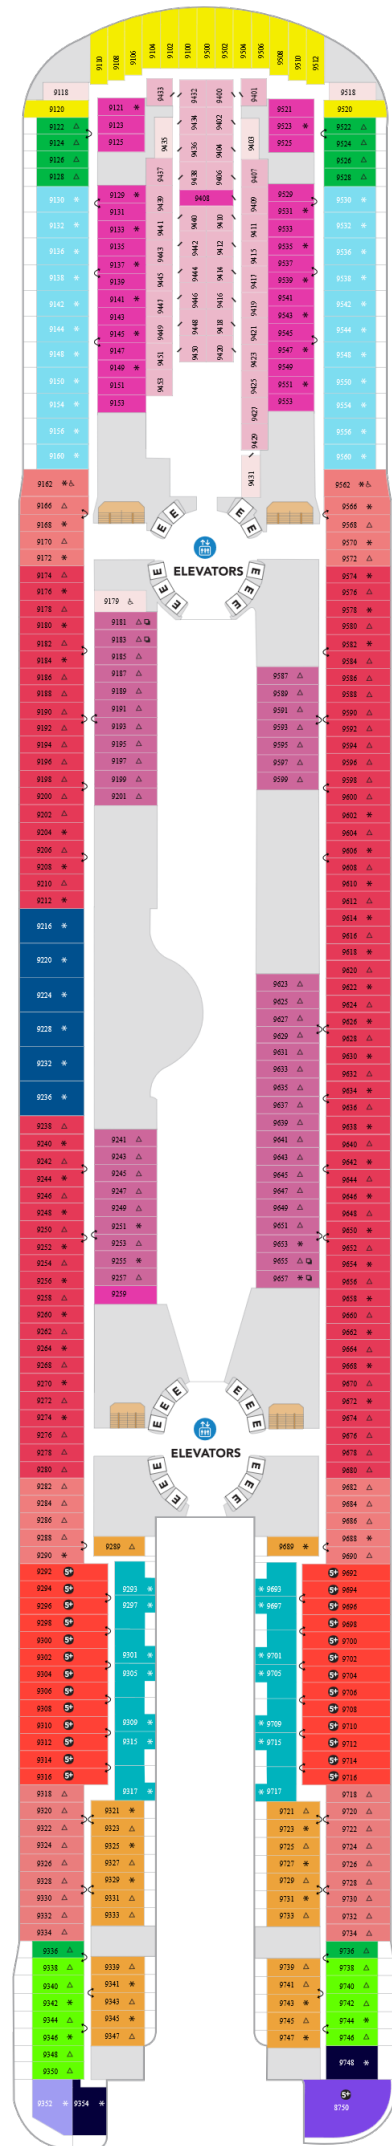

Legend of the Seas

Deck Nine

DELUXE/SUITES

- IG Infinite Grand Suite
- JS Junior Suite
- SF Surfside Family Suite
- SN Sunset Corner Suite
- SS Sunset Suite

BALCONY

- C3 C5 Ocean View Large Balcony
- D5 Ocean View Balcony
- H3 H5 Surfside Family View Balcony
- I1 I3 Infinite Ocean View Balcony
- IB Family Infinite Oceanview Balc
- I3 Infinite Ocean View Balc Acces

OUTSIDE

- N4 Ocean View

INTERIOR

- Q2 Interior Plus
- R3 R4 Spacious Interior
- U5 Central Park Interior
- V4 Interior
- V4 Interior Accessible