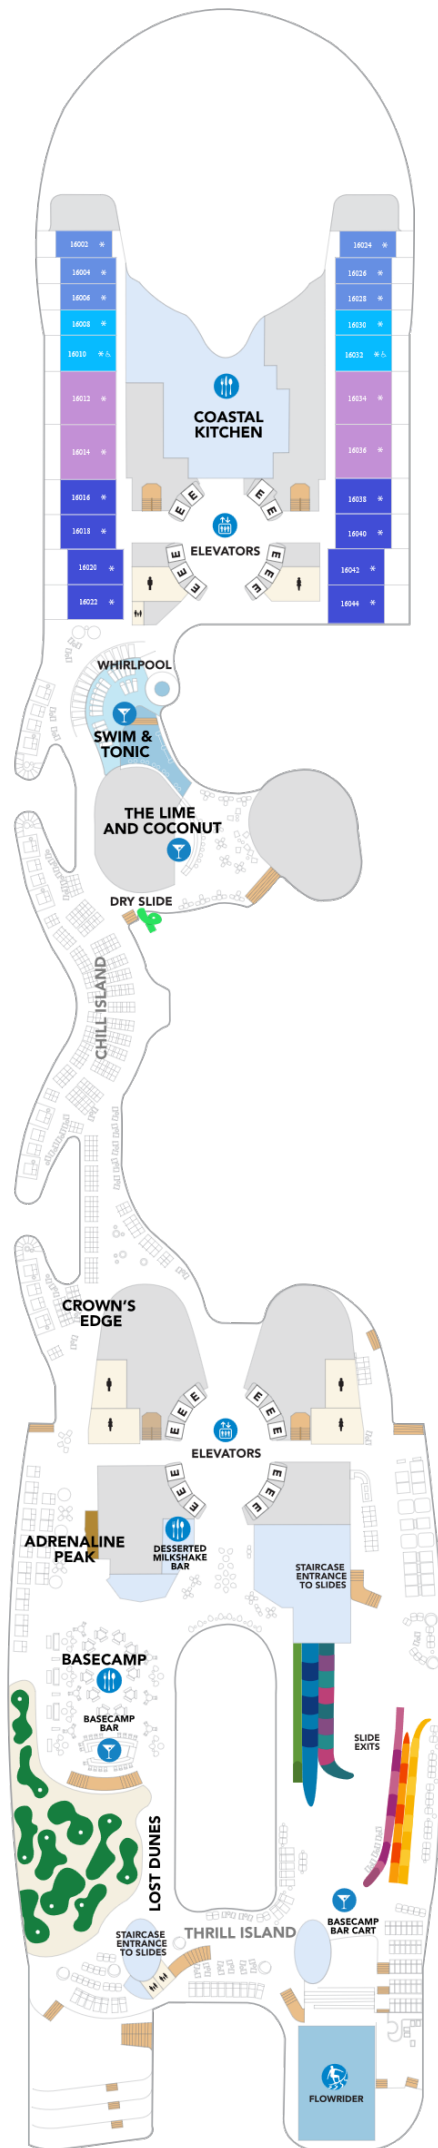

Legend of the Seas

Deck Nineteen

Legend of the Seas

Deck Twenty

Legend of the Seas

Deck Eighteen

Legend of the Seas

Deck Seventeen

DELUXE/SUITES

- GS** Grand Suite - 1 Bedroom
- IL** Icon Loft Access
- IL** Icon Loft
- JY** Sky Junior Suite
- VP** Panoramic Suite
- RL** Royal Loft Suite
- OS** Owner's Suite - 1 Bedroom

Legend of the Seas

Deck Sixteen

DELUXE/SUITES

- GS** Grand Suite - 1 Bedroom
- JY** Sky Junior Suite Access
- JY** Sky Junior Suite
- VP** Panoramic Suite
- OS** Owner's Suite - 1 Bedroom

Legend of the Seas

Deck Fifteen

Legend of the Seas

Deck Fourteen

BALCONY

- D2 D4 Ocean View Balcony
- D2 Ocean View Balcony Access
- F1 F5 Central Park View Balcony
- H3 Surfside Family Balcony Access
- H3 H5 Surfside Family View Balcony

OUTSIDE

- L5 Panoramic Ocean View