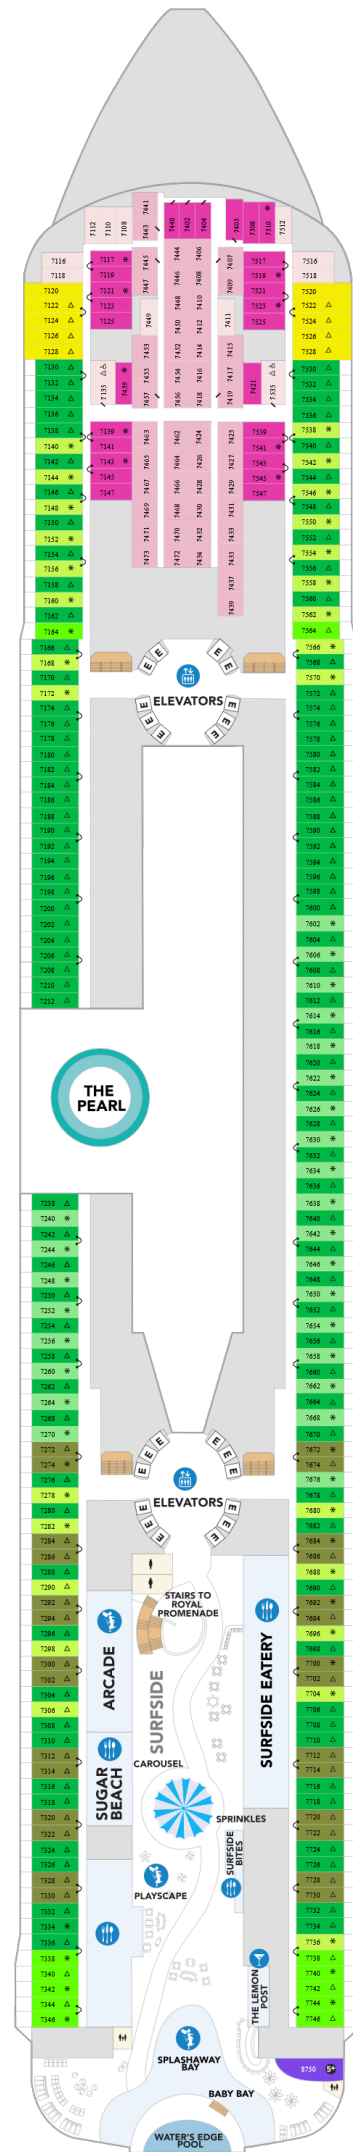

Legend of the Seas

Deck Seven

BALCONY

- **C3 C5** Ocean View Large Balcony
- **CB** Connecting Ocean View Balcony
- **D1 D3** Ocean View Balcony
- **D5** Ocean View Balcony

OUTSIDE

- **N4 N5** Ocean View

INTERIOR

- **Q2** Interior Plus
- **R3 R4** Spacious Interior
- **V4** Interior
- **V4** Interior Accessible