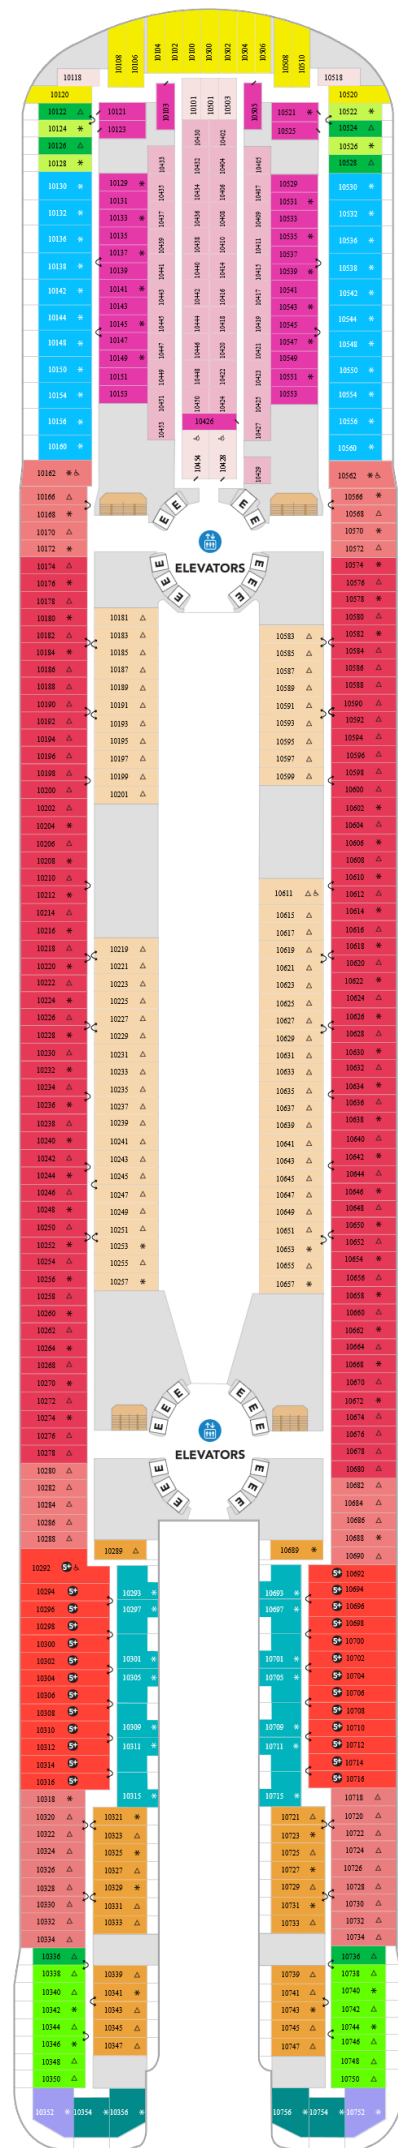

Legend of the Seas

Deck Ten

DELUXE/SUITES

- **JT** Sunset Junior Suite
- **JY** Sky Junior Suite
- **SF** Surfside Family Suite
- **SN** Sunset Corner Suite

BALCONY

- **C3 C5** Ocean View Large Balcony
- **D3 D5** Ocean View Balcony
- **H3 H5** Surfside Family View Balcony
- **I1 I3** Infinite Ocean View Balcony
- **IB** Family Infinite OV Balc Access
- **IF** Infinite Central Park Bal Acce
- **IB** Family Infinite Oceanview Balc
- **IF** Infinite Central Park View Bal
- **I3** Infinite Ocean View Balc Acces
- **IF** Infinite Central Park Balc

OUTSIDE

- **N4** Ocean View

INTERIOR

- **Q2** Interior Plus
- **R3 R4** Spacious Interior
- **V4** Interior
- **V4** Interior Accessible