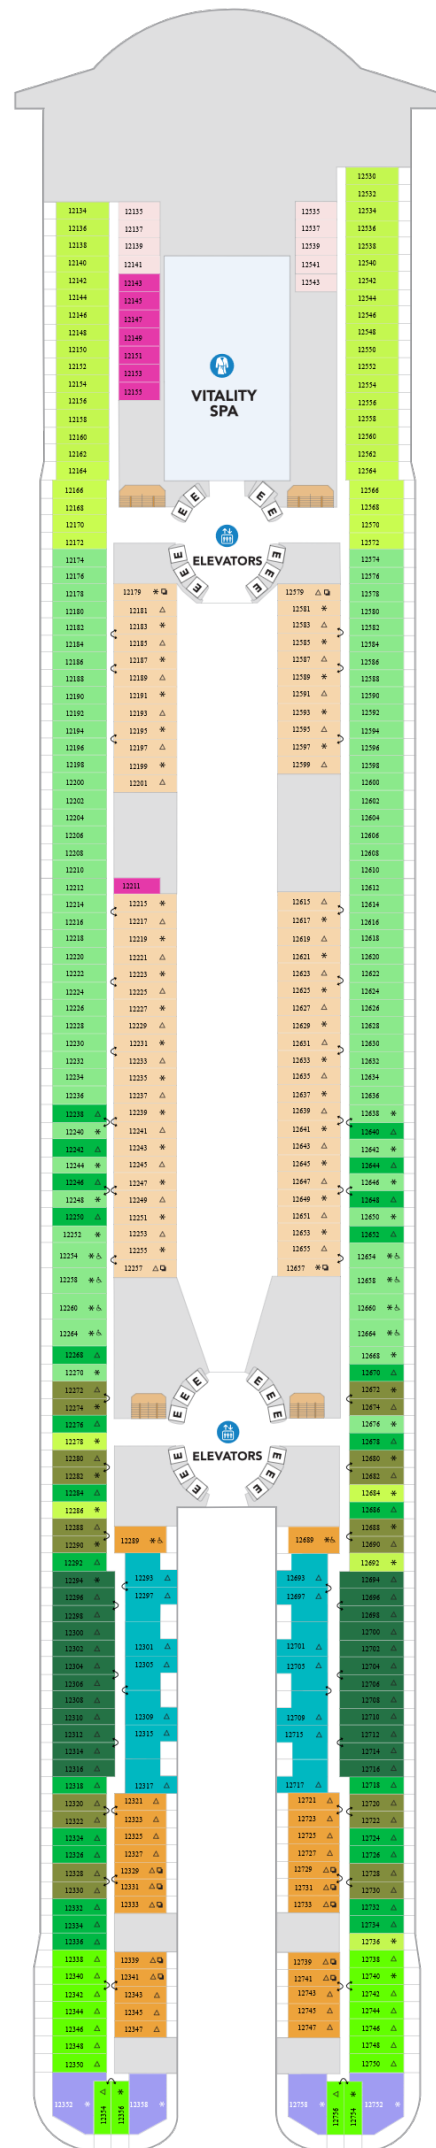

DELUXE/SUITES

- GS** Grand Suite - 1 Bedroom
- IL** Icon Loft Access
- IL** Icon Loft
- JY** Sky Junior Suite
- VP** Panoramic Suite
- RL** Royal Loft Suite
- OS** Owner's Suite - 1 Bedroom

Legend of the Seas

Deck Sixteen

DELUXE/SUITES

- GS** Grand Suite - 1 Bedroom
- JY** Sky Junior Suite Access
- JY** Sky Junior Suite
- VP** Panoramic Suite
- OS** Owner's Suite - 1 Bedroom

Legend of the Seas

Deck Fifteen

Legend of the Seas

INTERIOR

- R3 R4 Spacious Interior
- V4 Interior

Legend of the Seas

Deck Twelve

DELUXE/SUITES

- SF** Surfside Family Suite
- SN** Sunset Corner Suite

BALCONY

- C3 C5** Ocean View Large Balcony
- CB** Connecting Ocean View Balcony
- D1 D2**
- D3 D4** Ocean View Balcony
- D5**
- D1** Ocean View Balcony Access
- FB** Family Oceanview Balcony
- H3** Surfside Family Balcony Access
- H5** Surfside Family View Balcony
- IF** Infinite Central Park View Bal
- IF** Infinite Central Park Balc

INTERIOR

- R4** Spacious Interior
- V4** Interior

Legend of the Seas

Deck Eleven

DELUXE/SUITES

- JY** Sky Junior Suite
- SF** Surfside Family Suite Access
- SF** Surfside Family Suite
- SN** Sunset Corner Suite
- SS** Sunset Suite