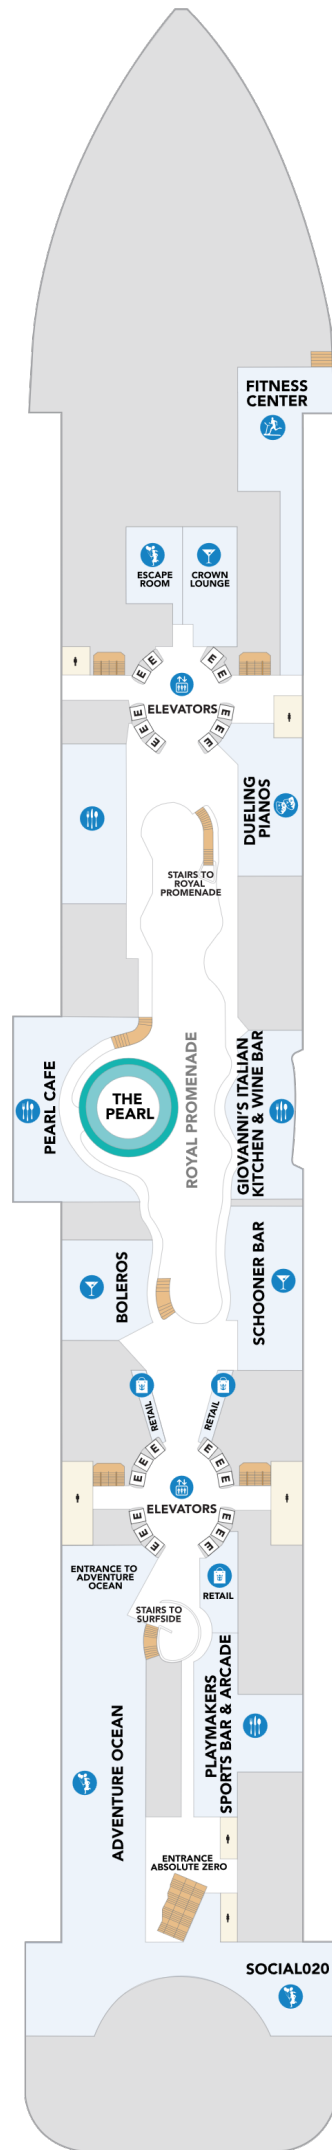

Legend of the Seas

Deck Six