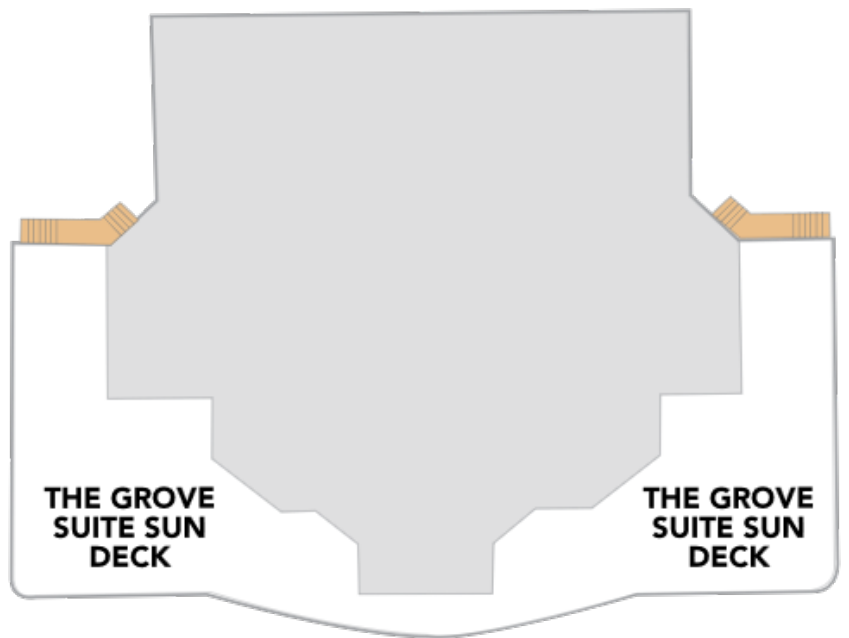

Legend of the Seas

Deck Nineteen

Legend of the Seas

Deck Twenty

Legend of the Seas

Deck Eighteen

Legend of the Seas

Deck Seventeen

DELUXE/SUITES

- GS** Grand Suite - 1 Bedroom
- IL** Icon Loft Access
- IL** Icon Loft
- JY** Sky Junior Suite
- VP** Panoramic Suite
- RL** Royal Loft Suite
- OS** Owner's Suite - 1 Bedroom

Legend of the Seas

Deck Sixteen

DELUXE/SUITES

- GS** Grand Suite - 1 Bedroom
- JY** Sky Junior Suite Access
- JY** Sky Junior Suite
- VP** Panoramic Suite
- OS** Owner's Suite - 1 Bedroom

Legend of the Seas

Deck Fifteen

Legend of the Seas

INTERIOR

- R3 R4 Spacious Interior
- V4 Interior

Legend of the Seas

Deck Twelve

DELUXE/SUITES

- SF** Surfside Family Suite
- SN** Sunset Corner Suite

BALCONY

- C3 C5** Ocean View Large Balcony
- CB** Connecting Ocean View Balcony
- D1 D2**
- D3 D4** Ocean View Balcony
- D5**
- D1** Ocean View Balcony Access
- FB** Family Oceanview Balcony
- H3** Surfside Family Balcony Access
- H5** Surfside Family View Balcony
- IF** Infinite Central Park View Bal
- IF** Infinite Central Park Balc