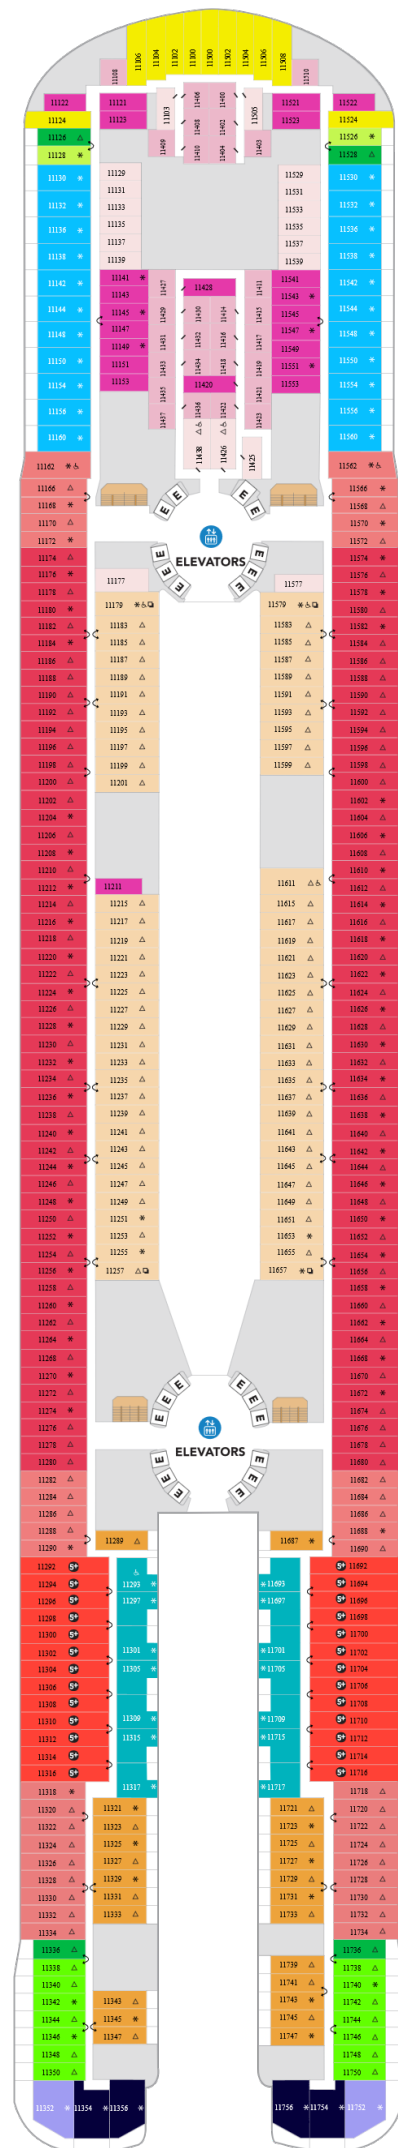

DELUXE/SUITES

- GS** Grand Suite - 1 Bedroom
- IL** Icon Loft Access
- IL** Icon Loft
- JY** Sky Junior Suite
- VP** Panoramic Suite
- RL** Royal Loft Suite
- OS** Owner's Suite - 1 Bedroom

Legend of the Seas

INTERIOR

- R4** Spacious Interior
- V4** Interior

Legend of the Seas

Deck Eleven

DELUXE/SUITES

- JY** Sky Junior Suite
- SF** Surfside Family Suite Access
- SF** Surfside Family Suite
- SN** Sunset Corner Suite
- SS** Sunset Suite

BALCONY

- C3 C5** Ocean View Large Balcony
- D3 D5** Ocean View Balcony
- H3 H5** Surfside Family View Balcony
- I1 I3** Infinite Ocean View Balcony
- IF** Infinite Central Park Bal Acce
- IB** Family Infinite Oceanview Balc
- IF** Infinite Central Park View Bal
- I3** Infinite Ocean View Balc Acces
- IF** Infinite Central Park Balc

OUTSIDE

- N4** Ocean View

INTERIOR

- Q2** Interior Plus
- R3 R4** Spacious Interior
- V4** Interior
- V4** Interior Accessible

Legend of the Seas

Deck Ten

DELUXE/SUITES

- JT** Sunset Junior Suite
- JY** Sky Junior Suite
- SF** Surfside Family Suite
- SN** Sunset Corner Suite