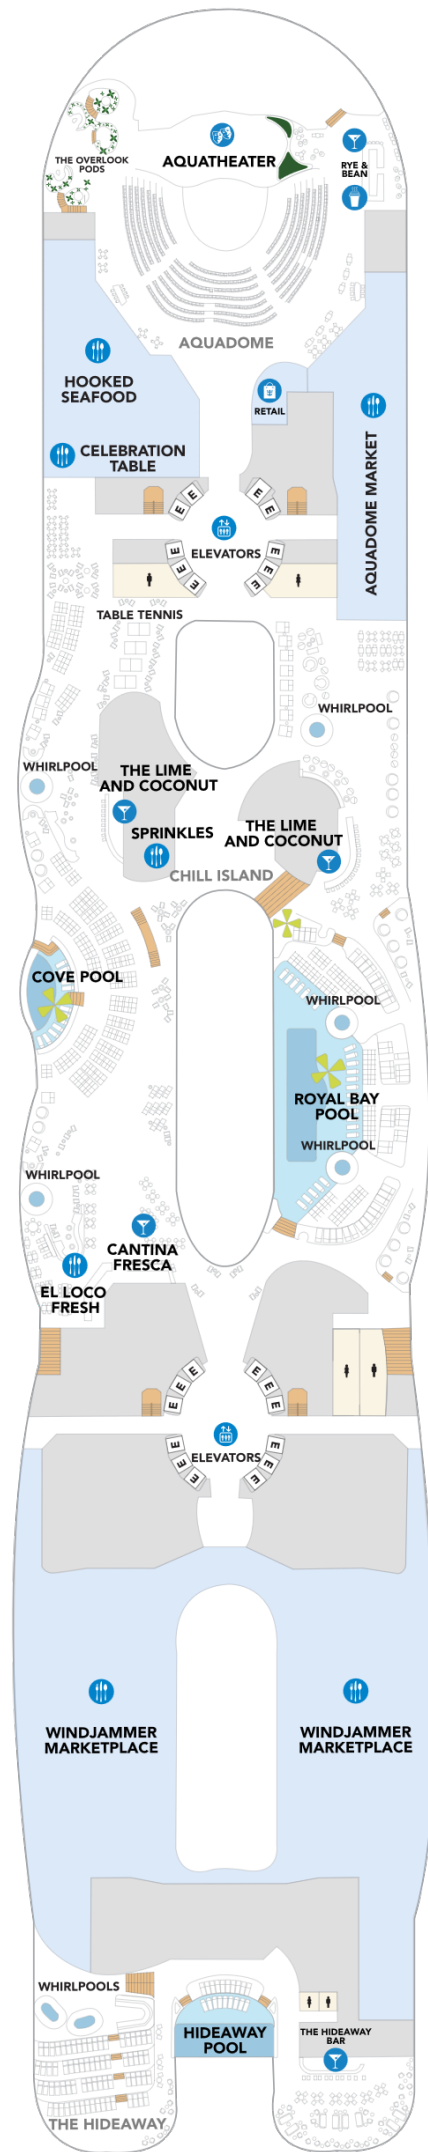

Legend of the Seas

Deck Nineteen

Legend of the Seas

Deck Twenty

Legend of the Seas

Deck Eighteen

Legend of the Seas

Deck Seventeen

DELUXE/SUITES

- GS** Grand Suite - 1 Bedroom
- IL** Icon Loft Access
- IL** Icon Loft
- JY** Sky Junior Suite
- VP** Panoramic Suite
- RL** Royal Loft Suite
- OS** Owner's Suite - 1 Bedroom

Legend of the Seas

Deck Sixteen

DELUXE/SUITES

- GS** Grand Suite - 1 Bedroom
- JY** Sky Junior Suite Access
- JY** Sky Junior Suite
- VP** Panoramic Suite
- OS** Owner's Suite - 1 Bedroom

Legend of the Seas

Deck Fifteen

Legend of the Seas

Deck Fourteen

BALCONY

- D2 D4 Ocean View Balcony
- D2 Ocean View Balcony Access
- F1 F5 Central Park View Balcony
- H3 Surfside Family Balcony Access
- H3 H5 Surfside Family View Balcony

OUTSIDE

- L5 Panoramic Ocean View