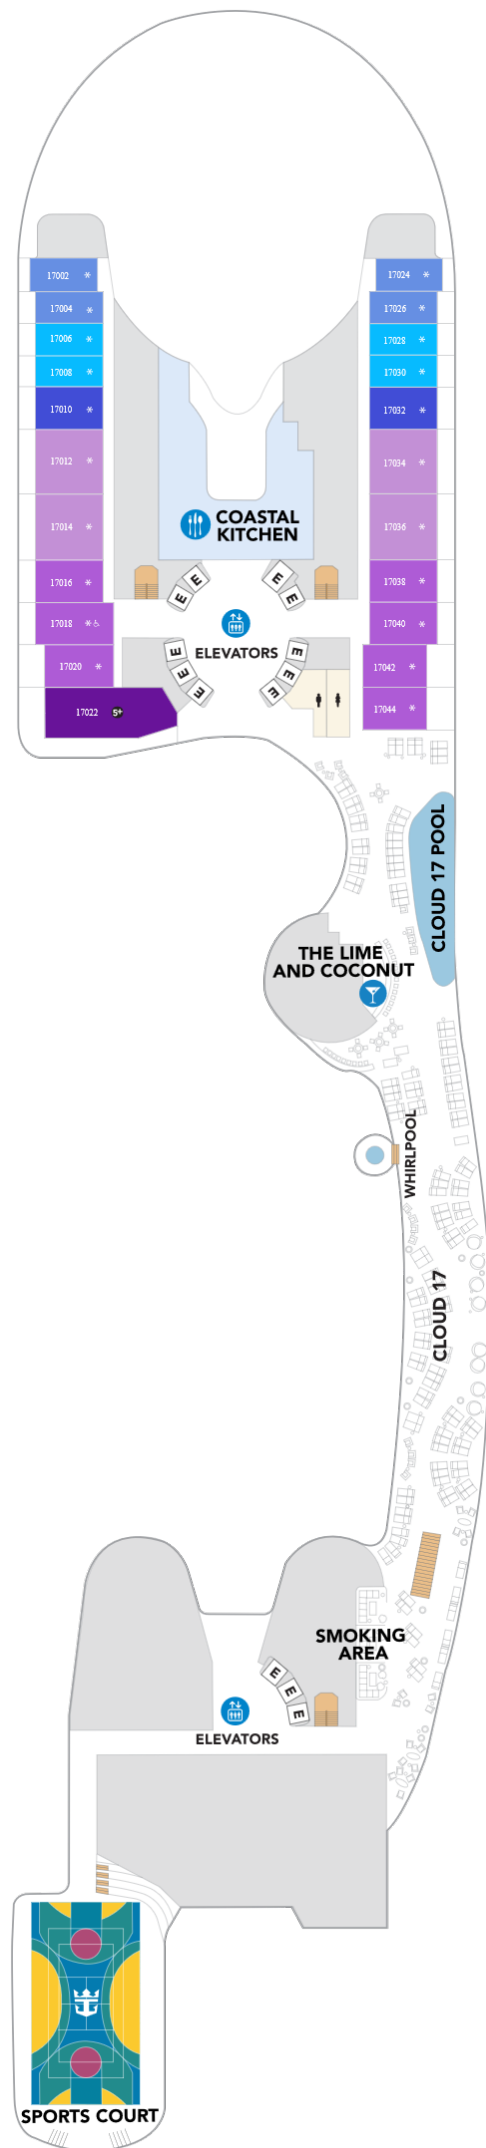

Legend of the Seas

Deck Nineteen

Legend of the Seas

Deck Twenty

Legend of the Seas

Deck Eighteen

Legend of the Seas

Deck Seventeen

DELUXE/SUITES

- GS** Grand Suite - 1 Bedroom
- IL** Icon Loft Access
- IL** Icon Loft
- JY** Sky Junior Suite
- VP** Panoramic Suite
- RL** Royal Loft Suite
- OS** Owner's Suite - 1 Bedroom

Legend of the Seas

Deck Sixteen

DELUXE/SUITES

- GS** Grand Suite - 1 Bedroom
- JY** Sky Junior Suite Access
- JY** Sky Junior Suite
- VP** Panoramic Suite
- OS** Owner's Suite - 1 Bedroom

Legend of the Seas

Deck Fifteen

Legend of the Seas

Deck Fourteen

BALCONY

- D2 D4 Ocean View Balcony
- D2 Ocean View Balcony Access
- F1 F5 Central Park View Balcony
- H3 Surfside Family Balcony Access
- H3 H5 Surfside Family View Balcony

OUTSIDE

- L5 Panoramic Ocean View