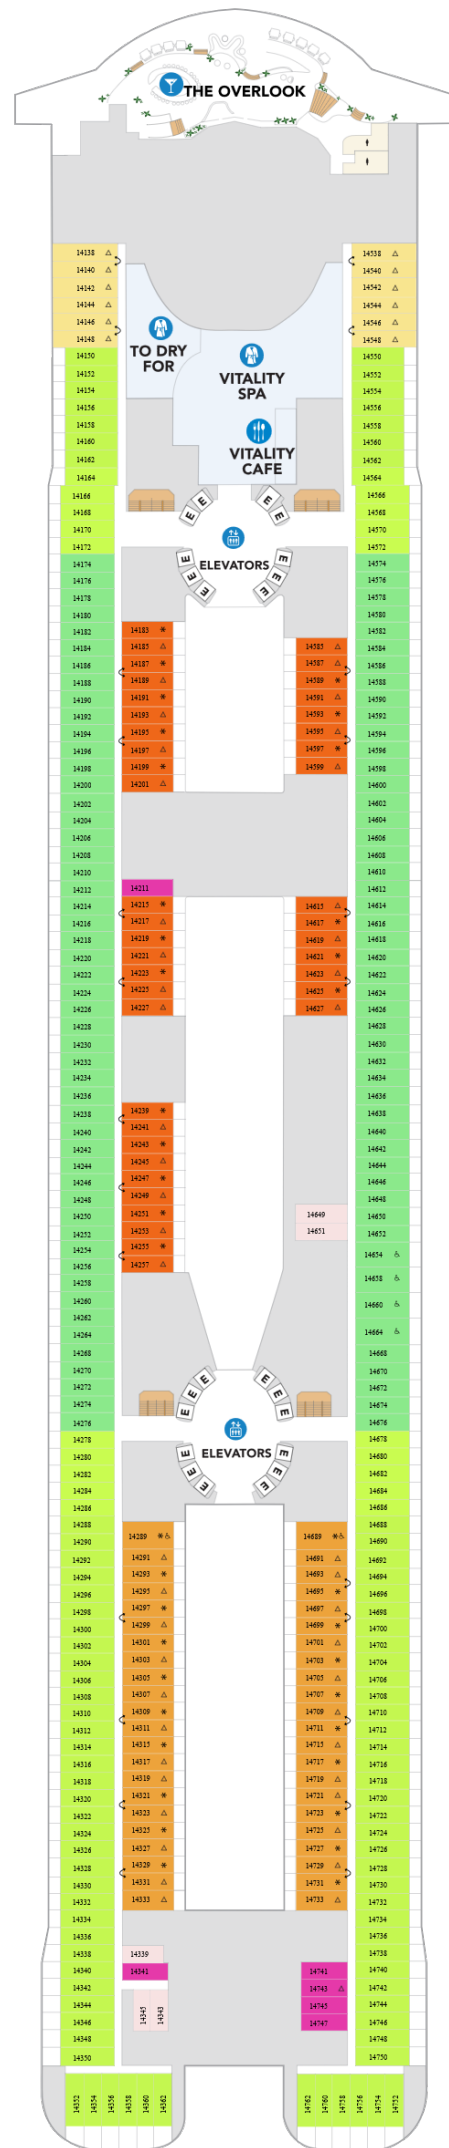

DELUXE/SUITES

- GS** Grand Suite - 1 Bedroom
- IL** Icon Loft Access
- IL** Icon Loft
- JY** Sky Junior Suite
- VP** Panoramic Suite
- RL** Royal Loft Suite
- OS** Owner's Suite - 1 Bedroom

Legend of the Seas

Deck Sixteen

DELUXE/SUITES

- GS** Grand Suite - 1 Bedroom
- JY** Sky Junior Suite Access
- JY** Sky Junior Suite
- VP** Panoramic Suite
- OS** Owner's Suite - 1 Bedroom

Legend of the Seas

Deck Fifteen

Legend of the Seas

Deck Fourteen

BALCONY

- D2 D4 Ocean View Balcony
- D2 Ocean View Balcony Access
- F1 F5 Central Park View Balcony
- H3 Surfside Family Balcony Access
- H3 H5 Surfside Family View Balcony

OUTSIDE

- L5 Panoramic Ocean View

INTERIOR

- R3 R4 Spacious Interior
- V4 Interior

Legend of the Seas

Deck Twelve

DELUXE/SUITES

- SF** Surfside Family Suite
- SN** Sunset Corner Suite

BALCONY

- C3 C5** Ocean View Large Balcony
- CB** Connecting Ocean View Balcony
- D1 D2**
- D3 D4** Ocean View Balcony
- D5**
- D1** Ocean View Balcony Access
- FB** Family Oceanview Balcony
- H3** Surfside Family Balcony Access
- H5** Surfside Family View Balcony
- IF** Infinite Central Park View Bal
- IF** Infinite Central Park Balc