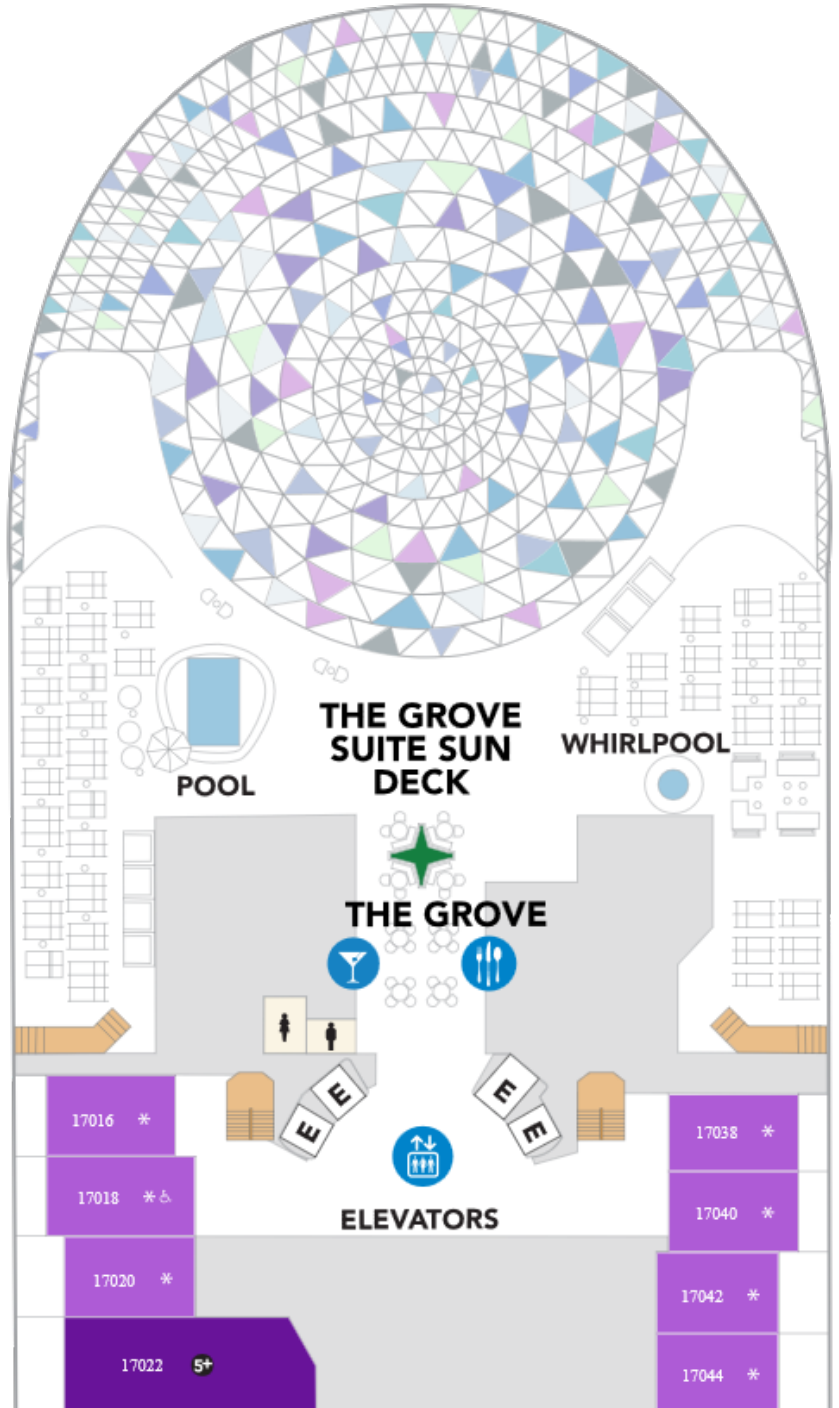

Legend of the Seas

Deck Nineteen

Legend of the Seas

Deck Twenty

Legend of the Seas

Deck Eighteen

Legend of the Seas

Deck Seventeen

DELUXE/SUITES

- GS** Grand Suite - 1 Bedroom
- IL** Icon Loft Access
- IL** Icon Loft
- JY** Sky Junior Suite
- VP** Panoramic Suite
- RL** Royal Loft Suite
- OS** Owner's Suite - 1 Bedroom

Legend of the Seas

Deck Sixteen

DELUXE/SUITES

- GS** Grand Suite - 1 Bedroom
- JY** Sky Junior Suite Access
- JY** Sky Junior Suite
- VP** Panoramic Suite
- OS** Owner's Suite - 1 Bedroom

Legend of the Seas

Deck Fifteen

Legend of the Seas

Deck Fourteen

BALCONY

- D2 D4 Ocean View Balcony
- D2 Ocean View Balcony Access
- F1 F5 Central Park View Balcony
- H3 Surfside Family Balcony Access
- H3 H5 Surfside Family View Balcony

OUTSIDE

- L5 Panoramic Ocean View